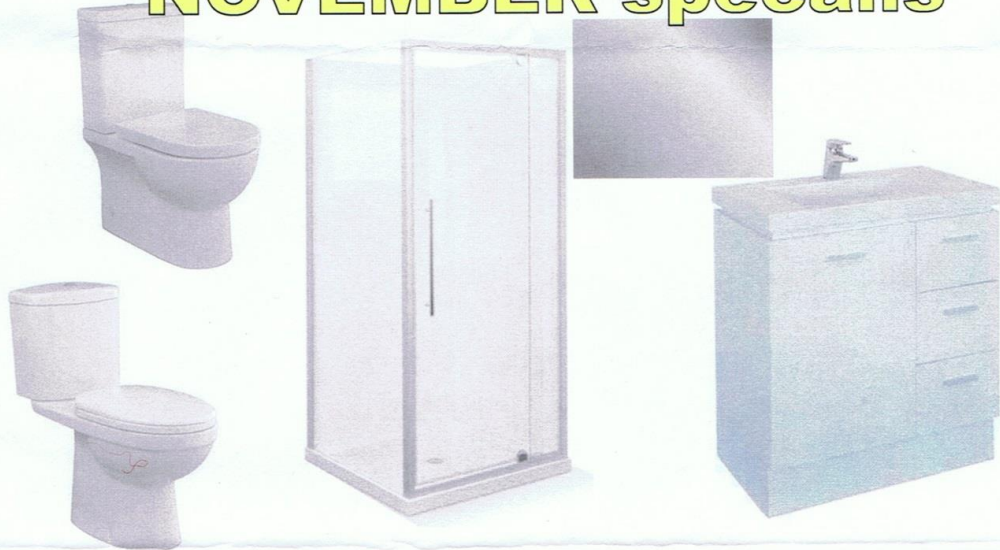

### ONE MONTH ONLY BATHROOM DEALS

- |                                     |         |
|-------------------------------------|---------|
| • WALL FACED ARCO TOILET SUITE      | \$349   |
| • CLOSE COUPLED TOILET SUITE        | \$220   |
| • 9X9 AMBER SHOWER/FLAT WALL/CHROME | \$935   |
| • 1X1 AMBER SHOWER/FLAT WALL/CHROME | \$993   |
| • POLISHED EDGE MIRROR 750 X 900    | \$53    |
| • POLISHED EDGE MIRROR 900 X 900    | \$66    |
| • NICO FLOOR STANDING VANITY 750    | \$435   |
| • NICO FLOOR STANDING VANITY 900    | \$465   |
| • 32MM POP UP WASTE                 | \$14.50 |